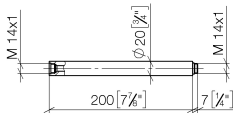

Extension for shower with fixed riser 200 mm - Platinum

IMO

12 120 970

	Platinum	12 120 970-08
	Brushed Light Gold	12 120 970-27

Fits: IMO, LULU, MADISON, MEM, TARA,
CL.1, LISSÉ, VAIA, META, CYO

Extension for shower with fixed riser 200 mm - Platinum

IMO

12 120 970

12 120 970

mm [inches]

12 120 970

Parts for other finishes can be found here: [Brushed Light Gold](#)

Spare parts list

No.	Item Number	Name	Quantity used	Delivery time
1	90 14 10 011 00 90	seal	1	2
2	09 24 04 180-08	extension	1	60